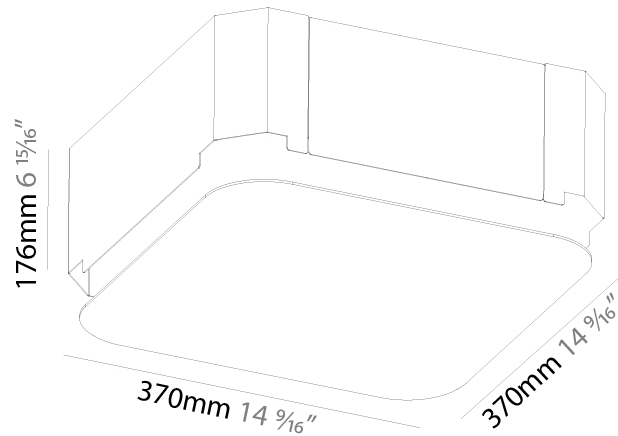

PHYSICAL

Shape: Square
Length (mm): 370
Length (in): 14 9/16
Width (mm): 370
Width (in): 14 9/16
Depth (mm): 176
Depth (in): 6 15/16
Ceiling Thickness (mm): 10 / 12.5 / 15 / 25 / 30
Ceiling Thickness (in): 3/8 or 1/2 or 9/16 or 1 or 1 3/16
Min. Recessing Depth (mm): 200
Min. Recessing Depth (in): 7 7/8
Weight (kg): 4.236
Weight (lbs): 9.32
Diffuser: PMMA - Opal
Fixture Material: Extruded Aluminum / Steel
Cut-out Measurements: 405mm / 15 15/16" x 405mm 15 15/16"
Upon Request: Unique Sizes Unique Ceiling Thickness Unique Mounting Depth Spot Inserts

ELECTRICAL

Lamp Type: LED (Zhaga Standard)
Input Wattage (W): 13.2
Total Output Wattage (W): 12.4
Dimming: Non-Dimmable
Driver Included: Yes
Driver Location: Integrated
Driver Type: Constant Current - Universal
Driver Class: Class 2
Input Voltage (V): 120 - 277
Constant Current (MA): 350
Upon Request: (Not included - see components) Integral: 0-10Vdc dimming / Phase dimming 120Vac only

LED

Color Temperature (°K): 3000 / 4000
Max. Delivered Lumen (lm): 1090 / 1130
CRI: >80 CRI
Efficiency (%): 0.804
Lamp Life (hrs): 50000
Upon Request: Other CCT available

OPTICAL

RATINGS AND CERTIFICATIONS

Certified By: Certified for North American Standards
IP rating: IP20

PROJECT
TYPE
SPECIFIER
QUANTITY
DATE

200mm 7 7/8"
405mm x 405mm 15 15/16" x 15 15/16"
10 | 12 1/2 | 15 | 25 | 30mm 3/8" 1/2" 9/16" 1" 1 3/16"