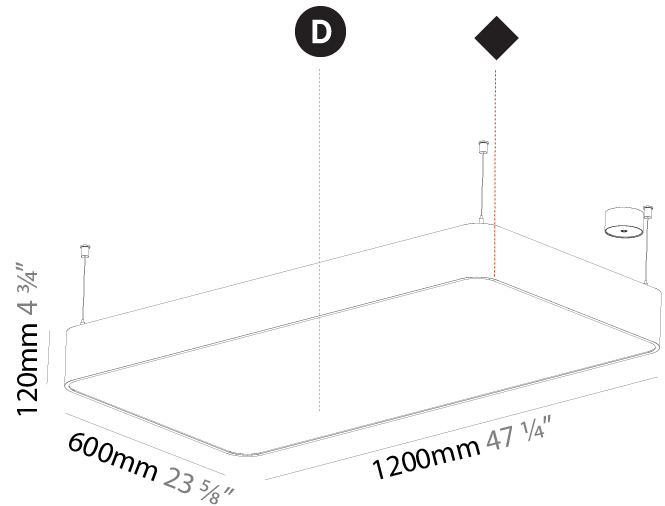

GENERAL

Series: Smoothy
Subseries: Smoothy Standard
Partner: Prolicht
Division: Architectural
Installation: Suspension
Product Type: Pendant
Mounting Location: Ceiling
Light Distribution: Direct

PHYSICAL

Shape: Rectangle
Length (mm): 1200
Length (in): 47 1/4
Width (mm): 600
Width (in): 23 5/8
Height (mm): 120
Height (in): 4 3/4
Max. Overall Height (mm): 2120mm / 83-7/16
Max. Overall Height (in): 83 7/16
Weight (kg): 20.33
Weight (lbs): 44.82
Diffuser: PMMA - Opal or Micro-Prism
Fixture Finish: SSR / BKV / CWI / CRY / HAB / UFT / ITA / RUA / FTG / MYG / LOD / PUS / FRO / FUP / KIA / POP / BLS / SPG / MEY / GOH / CHC / COM / ABZ / JAG / OBR / MOS / ROR
Fixture Material: Extruded Aluminum / Steel
Cable Details: 2000mm / 78 3/4"

ELECTRICAL

Lamp Type: LED (Zhaga Standard)
Input Wattage (W): 108.9
Total Output Wattage (W): 99
Dimming: Non-Dimmable
Driver Included: Yes
Driver Location: Integrated
Driver Type: Constant Current - Universal
Driver Class: Class 2
Input Voltage (V): 120 - 277
Constant Current (MA): 350
Upon Request: (Not included - see components) Integral: 0-10Vdc dimming / Phase dimming 120Vac only

LED

Color Temperature (°K): 3000 / 4000
Max. Delivered Lumen (lm): 11050 / 11450
CRI: >80 CRI
Efficiency (%): 82.7%
Lamp Life (hrs): 50000
Upon Request: Other CCT available

OPTICAL

RATINGS AND CERTIFICATIONS

Certified By: Certified for North American Standards
IP rating: IP20