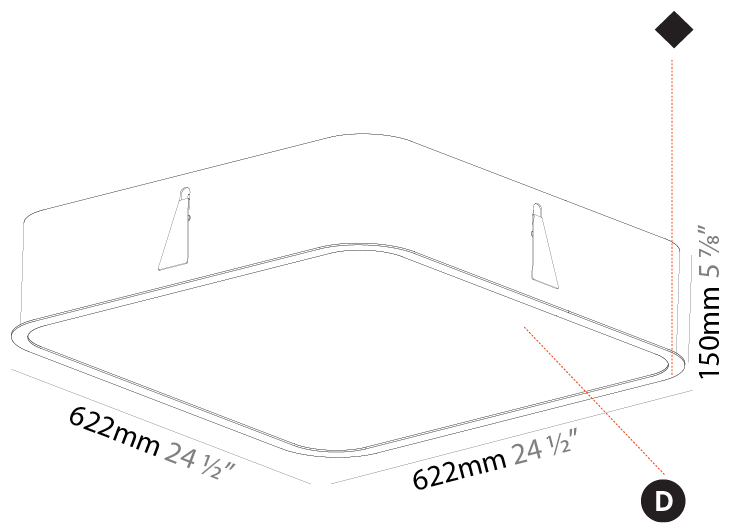

PHYSICAL

Shape: Square
Length (mm): 622
Length (in): 24 1/2
Width (mm): 622
Width (in): 24 1/2
Height (mm): 150
Height (in): 5 7/8
Ceiling Thickness (mm): 10 / 12.5 / 15 / 25
Ceiling Thickness (in): 3/8 or 1/2 or 9/16 or 1
Min. Recessing Depth (mm): 160
Min. Recessing Depth (in): 6 5/16
Weight (kg): 12.317
Weight (lbs): 27.10
Diffuser: PMMA - Opal or Micro-Prism
Fixture Finish: SSR / BKV / CWI / CRY / HAB / UFT / ITA / RUA / FTG / MYG / LOD / PUS / FRO / FUP / KIA / POP / BLS / SPG / MEY / GOH / CHC / COM / ABZ / JAG / OBR / MOS / ROR
Fixture Material: Extruded Aluminum / Steel
Cut-out Measurements: 605mm / 23 13/16" x 605mm / 23 13/16"

ELECTRICAL

Lamp Type: LED (Zhaga Standard)
Input Wattage (W): 55
Total Output Wattage (W): 49.7
Dimming: Non-Dimmable
Driver Included: Yes
Driver Location: Integrated
Driver Type: Constant Current - Universal
Driver Class: Class 2
Input Voltage (V): 120 - 277
Constant Current (MA): 350
Upon Request: (Not included - see components) Integral: 0-10Vdc dimming / Phase dimming 120Vac only

LED

Color Temperature (°K): 3000 / 4000
Max. Delivered Lumen (lm): 5520 / 5720
CRI: >80 CRI
Efficiency (%): 0.827
Lamp Life (hrs): 50000
Upon Request: Other CCT available

OPTICAL

RATINGS AND CERTIFICATIONS

Certified By: Certified for North American Standards
IP rating: IP20